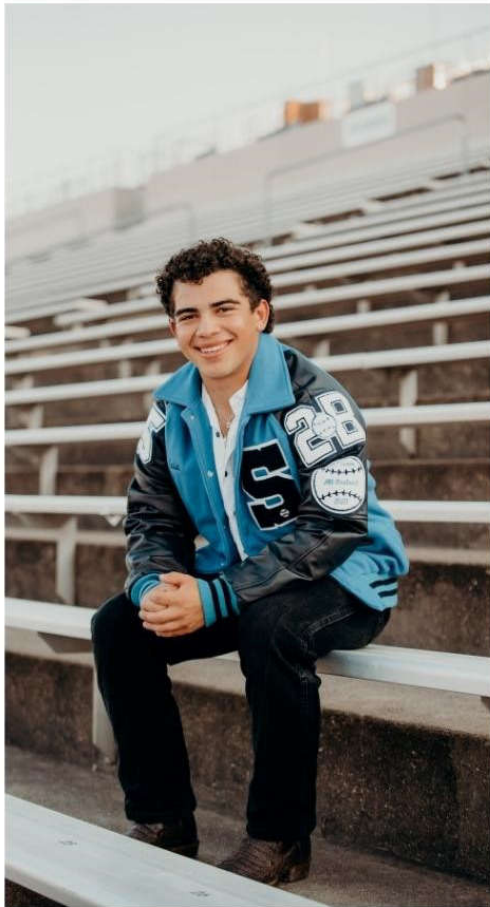

CELEBRATE YOUR SUCCESS

EMBROIDER YOUR JOURNEY

**DISPLAY
YOUR
SUCCESS
YOUR
WAY**

JACKET ANATOMY

CUSTOMIZE YOUR JACKET WITH AN EMBROIDERED NAME, YEAR DATE PATCH, JERSEY NUMBER, SWISS INSERTS, AWARD LETTER, MASCOT PATCH, AND MANY MORE PERSONALIZED PATCHES FIT TO DISPLAY YOUR SUCCESS.

ADD YOUR NAME, NICK-NAME, MASCOT, BIBLE VERSE ETC. TO THE BACK OF YOUR COLLAR

EMBROIDERED SYMBOL ON COLLAR TIPS:

AVAILABLE SYMBOLS INCLUDE: BARBELL, BASEBALL, SOFTBALL, CHRISTIAN FAITH, CROSS, DRAMA MASK, FLEUR DE LIS, FOOTBALL, HEART, LAMP KNOWLEDGE, LYRE, MEGAPHONE, PAW, PAW WITH CLAWS, STAR, SOCCER BALL, TENNIS BALL, TRACK WINGED FOOT, TREBLE CLEFT, VOLLEYBALL