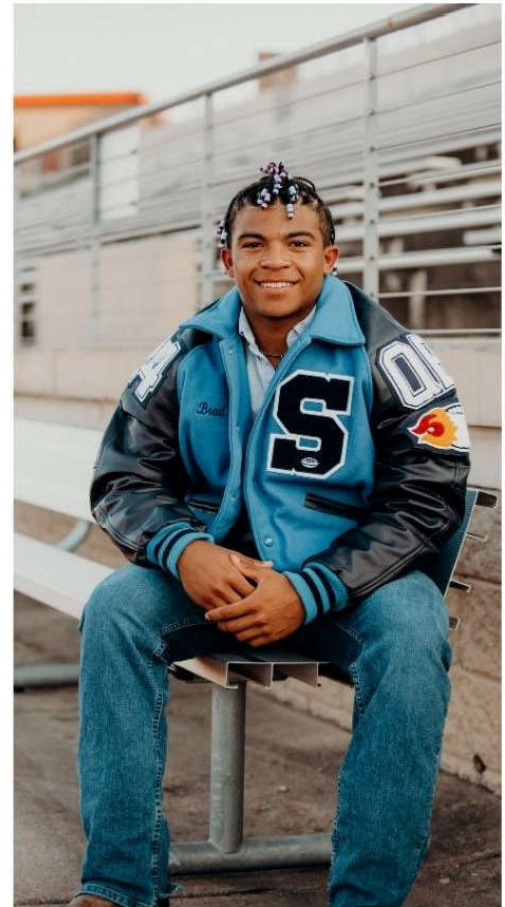

CELEBRATE YOUR SUCCESS

EMBROIDER YOUR JOURNEY

**DISPLAY
YOUR
SUCCESS
YOUR
WAY**

JACKET ANATOMY

CUSTOMIZE YOUR JACKET WITH AN EMBROIDERED NAME, YEAR DATE PATCH, JERSEY NUMBER, SWISS INSERTS, AWARD LETTER, MASCOT PATCH, AND MANY MORE PERSONALIZED PATCHES FIT TO DISPLAY YOUR SUCCESS.

ADD YOUR NAME, NICK-NAME, MASCOT, BIBLE VERSE ETC. TO THE BACK OF YOUR COLLAR

EMBROIDERED SYMBOL ON COLLAR TIPS:

AVAILABLE SYMBOLS INCLUDE: BARBELL, BASEBALL, SOFTBALL, CHRISTIAN FAITH, CROSS, DRAMA MASK, FLEUR DE LIS, FOOTBALL, HEART, LAMP KNOWLEDGE, LYRE, MEGAPHONE, PAW, PAW WITH CLAWS, STAR, SOCCER BALL, TENNIS BALL, TRACK WINGED FOOT, TREBLE CLEFT, VOLLEYBALL