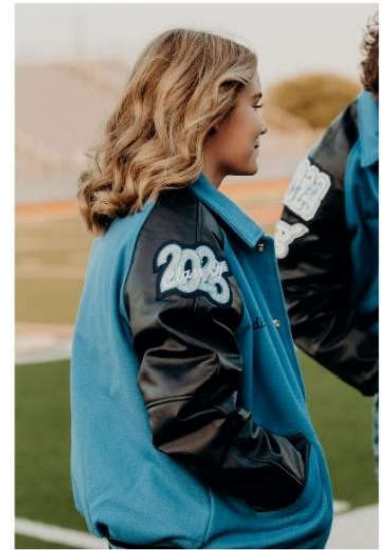

Double Digit

Double Digit w/ Insert

REPRESENTING YOUR MASCOT

Mascots are custom to your school. See representative for details.

CUSTOMIZE YOUR JACKET UNIQUELY TO YOU AND YOUR SUCCESS!

COLOR BURST AND SPORT TOUCH PATCHES